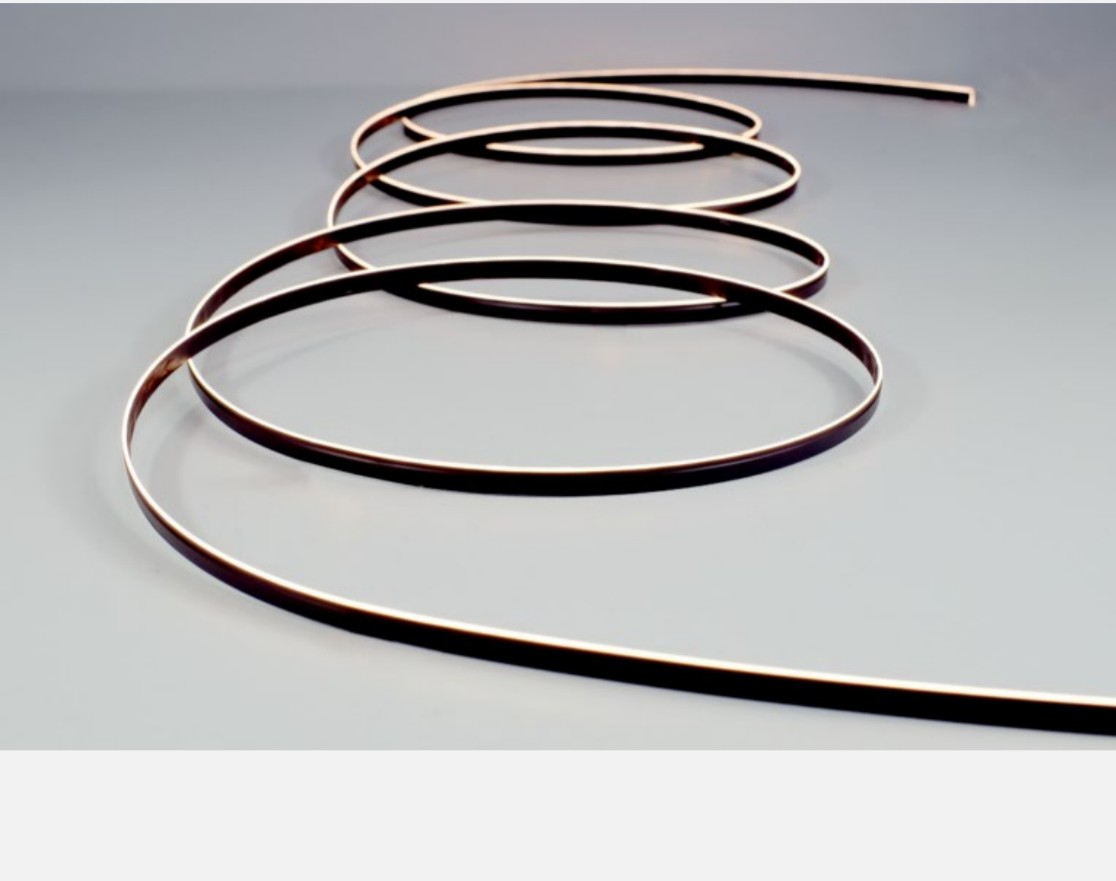

1.8 Side View

Super slim, flexible linear lighting

Delivers a soft, uniform glow with 140 LEDs per meter. Designed to fit into narrow spaces, the flat, bendable design adds a sleek, modern touch. Perfect for creating cozy architectural accents or stylish lighting in bars, these lights stand out and can be easily cut to size for simple installation.

Slim

Effortlessly slides into tight gaps, enhancing the style and sophistication of any space.

Uniform

The semi-transparent material provides a softer, more even light distribution.

Cuttable

Freely cut to size for easier use and hassle-free installation

Brighten hard-to-reach places.

Delivering a smooth, soft glow that fits anywhere.

Electrical

Max Power	7 W/m
Input Voltage	24V DC

LED

Q'ty	140 pcs / m
CRI	90 Ra

Ambient Temperature

-20~40°C; Tc=75°(max)

Appearance

Material	Silicone
Dimension	L5000 x W9 x H1.8mm (197 x W.35 x H.071")
Max. Length Available	Max Length: 5000 /mm(16.4')