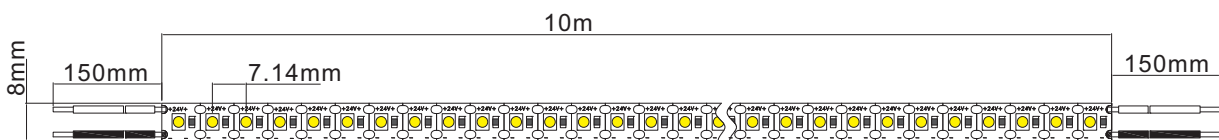

## Single LED Cut

140LEDs/m 9.2W/m

Cuttable

Dimmable

Beam

Model	LEDs/m	Width	Length /reel	Segment /cut	Voltage	Power	CCT	Lumen (lm/m)	lm/W	Ra	SDCM	EEL	Life Time
LUXX-FLEX-283514027808-24V-001	140	8mm	10m	7.14mm	24V	9.2W/m	2700K	980	106.5	80	5	F	50000h
LUXX-FLEX-283514030808-24V-001							3000K	980	106.5		5	F	
LUXX-FLEX-283514040808-24V-001							4000K	1050	114.1		5	F	
LUXX-FLEX-283514050808-24V-001							5000K	1050	114.1		5	F	
LUXX-FLEX-283514065808-24V-001							6500K	1050	114.1		5	F	
LUXX-FLEX-283514027908-24V-001							2700K	860	93.5	90	5	F	
LUXX-FLEX-283514030908-24V-001							3000K	860	93.5		5	F	
LUXX-FLEX-283514040908-24V-001							4000K	900	97.8		5	F	
LUXX-FLEX-283514050908-24V-001							5000K	900	97.8		5	F	
LUXX-FLEX-283514065908-24V-001							6500K	900	97.8		5	F	

## Accessories

cable to strip

strip to strip flex

strip to strip