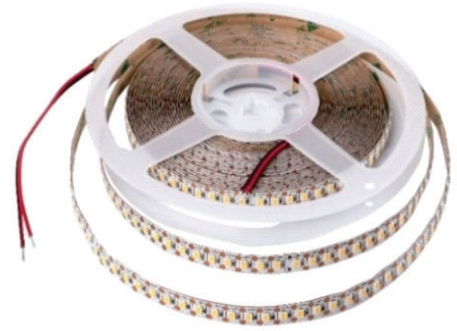

## Single LED Cut

140LEDs/m 9.2W/m

Cuttable

Dimmable

Beam

Model	LEDs/m	Width	Length /reel	Segment /cut	Voltage	Power	CCT	Lumen (lm/m)	lm/W	Ra	SDCM	EEL	Life Time
LUXX-FLEX-283514027808-24V-001	140	8mm	10m	7.14mm	24V	9.2W/m	2700K	980	106.5	80	5	F	50000h
LUXX-FLEX-283514030808-24V-001							3000K	980	106.5		5	F	
LUXX-FLEX-283514040808-24V-001							4000K	1050	114.1		5	F	
LUXX-FLEX-283514050808-24V-001							5000K	1050	114.1		5	F	
LUXX-FLEX-283514065808-24V-001							6500K	1050	114.1		5	F	
LUXX-FLEX-283514027908-24V-001							2700K	860	93.5	90	5	F	
LUXX-FLEX-283514030908-24V-001							3000K	860	93.5		5	F	
LUXX-FLEX-283514040908-24V-001							4000K	900	97.8		5	F	
LUXX-FLEX-283514050908-24V-001							5000K	900	97.8		5	F	
LUXX-FLEX-283514065908-24V-001							6500K	900	97.8		5	F	

## Accessories

cable to strip

strip to strip flex

strip to strip