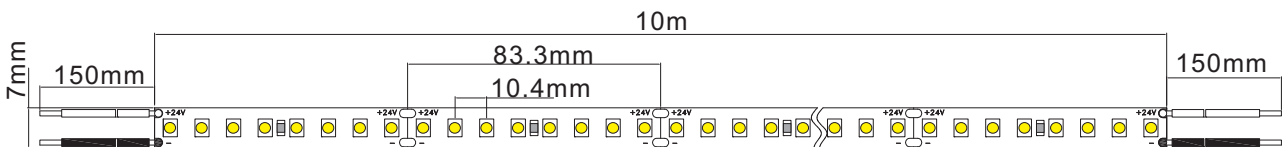

High Efficiency

96LEDs/m 6.6W/m

Cuttable

Dimmable

Beam

| Model | LEDs/m | Width | Length /reel | Segment /cut | Voltage | Power | CCT | Lumen (lm/m) | lm/W | Ra | SDCM | EEL | Life Time |
|-------------------------------|--------|-------|--------------|--------------|---------|--------|-------|--------------|-------|----|------|-----|-----------|
| LUXX-FLEX-28359618807-24V-001 | 96 | 7mm | 10m | 83.3mm | 24V | 6.6W/m | 1800K | 900 | 136.4 | 80 | 5 | E | 50000h |
| LUXX-FLEX-28359627807-24V-001 | | | | | | | 2700K | 900 | 136.4 | | | | |
| LUXX-FLEX-28359630807-24V-001 | | | | | | | 3000K | 930 | 140.9 | | | | |
| LUXX-FLEX-28359640807-24V-001 | | | | | | | 4000K | 950 | 143.9 | | | | |
| LUXX-FLEX-28359650807-24V-001 | | | | | | | 5000K | 936 | 141.8 | | | | |
| LUXX-FLEX-28359665807-24V-001 | | | | | | | 6500K | 936 | 141.8 | | | | |
| LUXX-FLEX-28359618907-24V-001 | | | | | | | 1800K | 820 | 124.2 | 90 | 5 | E | 50000h |
| LUXX-FLEX-28359627907-24V-001 | | | | | | | 2700K | 820 | 124.2 | | | | |
| LUXX-FLEX-28359630907-24V-001 | | | | | | | 3000K | 840 | 127.3 | | | | |
| LUXX-FLEX-28359640907-24V-001 | | | | | | | 4000K | 860 | 130.3 | | | | |
| LUXX-FLEX-28359650907-24V-001 | | | | | | | 5000K | 850 | 128.8 | | | | |
| LUXX-FLEX-28359665907-24V-001 | | | | | | | 6500K | 850 | 128.8 | | | | |