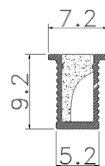

Power 4.8W
Input voltage 12V / 24V DC

LED

Type 2835 SMD
Q'ty 120 pcs
CCT 2700~6500K
CRI >80 Ra

Light Output

Beam Angle 120°
Lumen 100-150 Lm

Color Available

Red / Green / Blue / Yellow / Orange / Pink / RGB

Appearance

Material Silicone
Dimension L1000 x W5.2 x H9.2mm
Max. Length Available 2500mm

Mounting

Recessed

Recessed